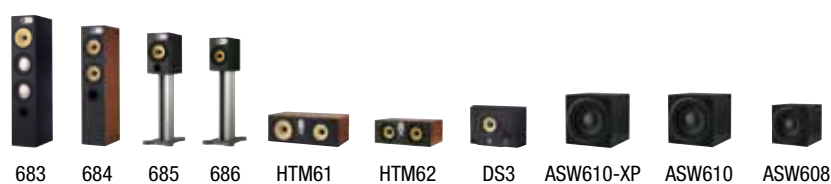

600 Series

Bowers & Wilkins

Pricelist valid from 01-03-2012

item	model	description	finish	retail price per piece incl. VAT
Main	683	3-way, bass flow port	Black Ash, Red Cherry	€ 700,00
	684	2.5-way, bass flow port	Black Ash, Red Cherry	€ 500,00
	685	2-way, bass flow port, incl. wall-mount bracket	Black Ash, Red Cherry, White	€ 300,00 *
	686	2-way, bass flow port, incl. wall-mount bracket	Black Ash, Red Cherry, White	€ 225,00 *
Centre	HTM61	3-way, bass flow port	Black Ash, Red Cherry	€ 600,00
	HTM62	2-way, bass flow port	Black Ash, Red Cherry	€ 400,00
Surround	DS3	2-way dipole / monopole	Black	€ 400,00 *
Subwoofer	ASW610-XP	Active, 500W Class D amplifier, 10" subwoofer	Soft Touch Black	€ 1.000,00
	ASW610	Active, 200W Class D amplifier, 10" subwoofer	Soft Touch Black	€ 600,00
	ASW608	Active, 200W Class D amplifier, 8" subwoofer	Soft Touch Black, White	€ 450,00

* only to order per 2 pieces.

price/piece

All prices and specifications are subject to change without prior notice. Our general conditions apply to all our transactions. Info: www.bowers-wilkins.com.