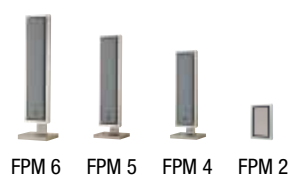

* only to order per 2 pieces.

** Pre Mount kit is required

price/piece

Design Series

Bowers & Wilkins

Pricelist valid from 01-07-2010

item	model	description	finish	retail price per piece incl. VAT
XT series				
Main	XT 8	3-way, bass flow port	Black, Brushed aluminium	€ 1.500,00
Main / Surround	XT 2	2-way, bass flow port	Black, Brushed aluminium	€ 500,00
Centre	XT C	2-way, bass flow port	Black, Brushed aluminium	€ 800,00
Subwoofer	PV 1	Active, 2 x 200 mm mica aluminium longthrow woofer	Silver, White, Black	€ 1.500,00
FPM series				
Main / Surround / Centre	FPM 6	2.5-way, bass flow port	Satin Black	€ 900,00
	FPM 5	2.5-way, bass flow port	Satin Black	€ 750,00
	FPM 4	2.5-way, bass flow port	Satin Black	€ 700,00
	FPM 2	2-way, bass flow port	Satin Black	€ 400,00
Accessories	FS FPM 6*	Stand matching FPM 6	Silver	€ 150,00
	FS FPM 4/5*	Stand matching FPM 4/5	Silver	€ 150,00
	TS FPM	Table stand matching FPM 2	Silver	€ 75,00
	FS XT*	Stand matching XT2	Silver, Black	€ 150,00

* only to order per 2 pieces

price/piece

Design Series

Bowers & Wilkins

Pricelist valid from 01-07-2010

item	model	description	finish	retail price per piece incl. VAT
Leisure series				
Main / Surround / Centre	VM 6	2-way, bass flow port	Gloss Black	€ 400,00
	M 1	2-way, bass flow port	Black, Pearl White, Silver	€ 200,00
	WM 6	2-way, bass flow port, outdoor speaker	Black, White	€ 950,00 (5 pcs)
	WM 4	2-way, bass flow port, outdoor speaker	Black, White	€ 240,00
	WM 2	2-way, bass flow port, outdoor speaker	Black, White	€ 190,00 *
Accessories	M 1 Stand	Stand matching M 1	Black, Silver	€ 125,00 *
	FS VM 6	Stand matching VM 6	Black, Silver	€ 125,00
Subwoofer	PV 1	Active, 500W Class D, 2 x 200 mm mica aluminum longthrow woofer	Silver, White, Black	€ 1.500,00
	ASW608	Active, 200W Class D amplifier	Soft Touch Black	€ 450,00