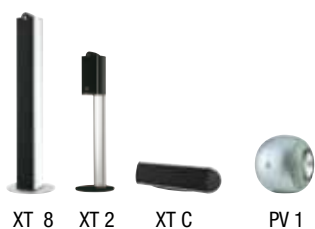

* only to order per 2 pieces.

** Pre Mount kit is required

price/piece

Design Series

Bowers & Wilkins

Pricelist valid from 01-07-2010

item	model	description	finish	retail price per piece incl. VAT
XT series				
Main	XT 8	3-way, bass flow port	Black, Brushed aluminium	€ 1.500,00
Main / Surround	XT 2	2-way, bass flow port	Black, Brushed aluminium	€ 500,00
Centre	XT C	2-way, bass flow port	Black, Brushed aluminium	€ 800,00
Subwoofer	PV 1	Active, 2 x 200 mm mica aluminium longthrow woofer	Silver, White, Black	€ 1.500,00
FPM series				
Main / Surround / Centre	FPM 6	2.5-way, bass flow port	Satin Black	€ 900,00
	FPM 5	2.5-way, bass flow port	Satin Black	€ 750,00
	FPM 4	2.5-way, bass flow port	Satin Black	€ 700,00
	FPM 2	2-way, bass flow port	Satin Black	€ 400,00
Accessories	FS FPM 6*	Stand matching FPM 6	Silver	€ 150,00
	FS FPM 4/5*	Stand matching FPM 4/5	Silver	€ 150,00
	TS FPM	Table stand matching FPM 2	Silver	€ 75,00
	FS XT*	Stand matching XT2	Silver, Black	€ 150,00

* only to order per 2 pieces

price/piece

Design Series

Bowers & Wilkins

Pricelist valid from 01-07-2010

item	model	description	finish	retail price per piece incl. VAT
Leisure series				
Main / Surround / Centre	VM 6	2-way, bass flow port	Gloss Black	€ 400,00
	M 1	2-way, bass flow port	Black, Pearl White, Silver	€ 200,00
	WM 6	2-way, bass flow port, outdoor speaker	Black, White	€ 950,00 (5 pcs)
	WM 4	2-way, bass flow port, outdoor speaker	Black, White	€ 240,00
	WM 2	2-way, bass flow port, outdoor speaker	Black, White	€ 190,00 *
Accessories	M 1 Stand	Stand matching M 1	Black, Silver	€ 125,00 *
	FS VM 6	Stand matching VM 6	Black, Silver	€ 125,00
Subwoofer	PV 1	Active, 500W Class D, 2 x 200 mm mica aluminum longthrow woofer	Silver, White, Black	€ 1.500,00
	ASW608	Active, 200W Class D amplifier	Soft Touch Black	€ 450,00