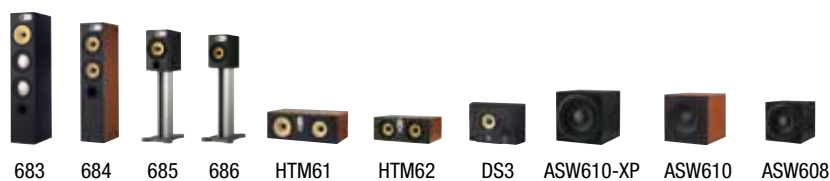

600 Serie

Bowers & Wilkins

Pricelist valid from 01-07-2010

item	model	description	finish	retail price per piece incl. VAT
Main	683	3-way, bass flow port	Black Ash, Red Cherry	€ 700,00
	684	2.5-way, bass flow port	Black Ash, Red Cherry	€ 500,00
	685	2-way, bass flow port, incl. wall-mount bracket	Black Ash, Red Cherry	€ 300,00 *
	686	2-way, bass flow port, incl. wall-mount bracket	Black Ash, Red Cherry	€ 225,00 *
Centre	HTM61	3-way, bass flow port	Black Ash, Red Cherry	€ 600,00
	HTM62	2-way, bass flow port	Black Ash, Red Cherry	€ 400,00
Surround	DS3	2-way dipole / monopole	Black	€ 400,00 *
Subwoofer	ASW610-XP	Active, 200 + 200W Class D amplifier	Soft Touch Black	€ 1.000,00
	ASW610	Active, 200W Class D amplifier	Soft Touch Black	€ 600,00
	ASW608	Active, 200W Class D amplifier	Soft Touch Black	€ 450,00

* only to order per 2 pieces.

price/piece