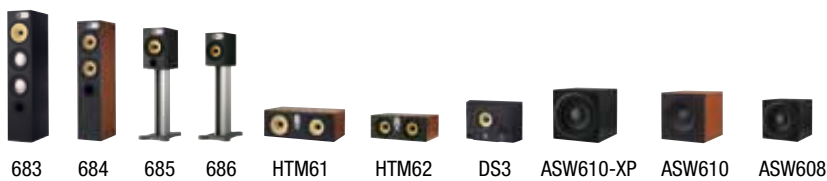

600 Serie

Bowers & Wilkins

Pricelist valid from 01-07-2010

item	model	description	finish	retail price per piece incl. VAT
Main	683	3-way, bass flow port	Black Ash, Red Cherry	€ 700,00
	684	2.5-way, bass flow port	Black Ash, Red Cherry	€ 500,00
	685	2-way, bass flow port, incl. wall-mount bracket	Black Ash, Red Cherry	€ 300,00 *
	686	2-way, bass flow port, incl. wall-mount bracket	Black Ash, Red Cherry	€ 225,00 *
Centre	HTM61	3-way, bass flow port	Black Ash, Red Cherry	€ 600,00
	HTM62	2-way, bass flow port	Black Ash, Red Cherry	€ 400,00
Surround	DS3	2-way dipole / monopole	Black	€ 400,00 *
Subwoofer	ASW610-XP	Active, 200 + 200W Class D amplifier	Soft Touch Black	€ 1.000,00
	ASW610	Active, 200W Class D amplifier	Soft Touch Black	€ 600,00
	ASW608	Active, 200W Class D amplifier	Soft Touch Black	€ 450,00

* only to order per 2 pieces.

price/piece