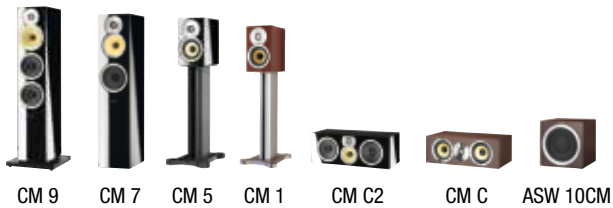

* only to order per 2 pieces.

** Spike kit included

price/piece

800 Diamond

802 Diamond

803 Diamond

804 Diamond

805 Diamond

HTM2 Diamond

HTM4 Diamond

DB-1

CM Serie

Bowers & Wilkins

Pricelist valid from 01-07-2010

item	model	description	finish	retail price per piece incl. VAT
Main	CM 9	3-way, bass flow port	High Gloss Black, Wengé, Rosenut	€ 1.250,00
	CM 7	3-way, bass flow port	High Gloss Black, Wengé, Rosenut	€ 800,00
	CM 5	2-way, bass flow port	High Gloss Black, Wengé, Rosenut	€ 600,00 *
	CM 1	2-way, bass flow port	High Gloss Black, Wengé, Rosenut, White Satin	€ 400,00 *
Centre	CM C2	3-way, bass flow port	High Gloss Black, Wengé, Rosenut	€ 1.000,00
	CM C	2-way, bass flow port	High Gloss Black, Wengé, Rosenut	€ 600,00
Subwoofer	ASW 10CM	Active, 250 mm woofer, 500W Class D amplifier	High Gloss Black	€ 1.350,00
Accessories	FS 700/CM	Stands matching CM 1, CM 5	Black, Silver	€ 150,00 *

* only to order per 2 pieces.

price/piece

600 Serie

Bowers & Wilkins

Pricelist valid from 01-07-2010

item	model	description	finish	retail price per piece incl. VAT
Main	683	3-way, bass flow port	Black Ash, Red Cherry	€ 700,00
	684	2.5-way, bass flow port	Black Ash, Red Cherry	€ 500,00
	685	2-way, bass flow port, incl. wall-mount bracket	Black Ash, Red Cherry	€ 300,00 *
	686	2-way, bass flow port, incl. wall-mount bracket	Black Ash, Red Cherry	€ 225,00 *
Centre	HTM61	3-way, bass flow port	Black Ash, Red Cherry	€ 600,00
	HTM62	2-way, bass flow port	Black Ash, Red Cherry	€ 400,00
Surround	DS3	2-way dipole / monopole	Black	€ 400,00 *
Subwoofer	ASW610-XP	Active, 200 + 200W Class D amplifier	Soft Touch Black	€ 1.000,00
	ASW610	Active, 200W Class D amplifier	Soft Touch Black	€ 600,00
	ASW608	Active, 200W Class D amplifier	Soft Touch Black	€ 450,00